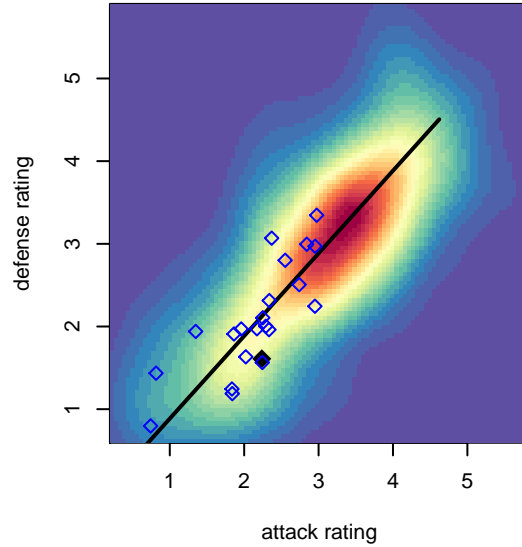

FWFC Blue G01

Federal Way FC
 Federal Way, WA
 G01 total strength=1355
 attack=9.36 defense=5
 spr league = Win RCL G01 Div 4

alt names used:
 FWFC Blue G01
 FWFC G01 Blue

Venues played:
 2016 RVS Classic GU16
 2016 Sounders FC Cup GU16
 2016 Bend Premier Cup Meghan Klingenberg (
 2016 Win RCL G01 Div 4
 2016 WYS Presidents Cup G01 Division 2

FWFC Blue G01
 Dots are actual minus expected GF (blue circles) and GA (red triangles).
 Blue line is smoothed change in attack strength. Red is smoothed change in defense strength.

**attack and defense variance (black dot)
relative to other teams
and top 10 in region**

**attack and defense rating
relative to others at age
and all opponents in last 13 months**

**attack and defense rating
relative to others at age
and all opponents in last 13 months**

Performance relative to 13 month average

Performance relative to 13 month average

Distribution of opponents
 Red = Lose zone, Blue = Win zone, Green = Even
 Black line separates win/lose zones

lot. A=Neither has attack advantage, B=Opponent has both attack and defense advantage, C=Opponent has both attack and defense disadvantage, D=Both have