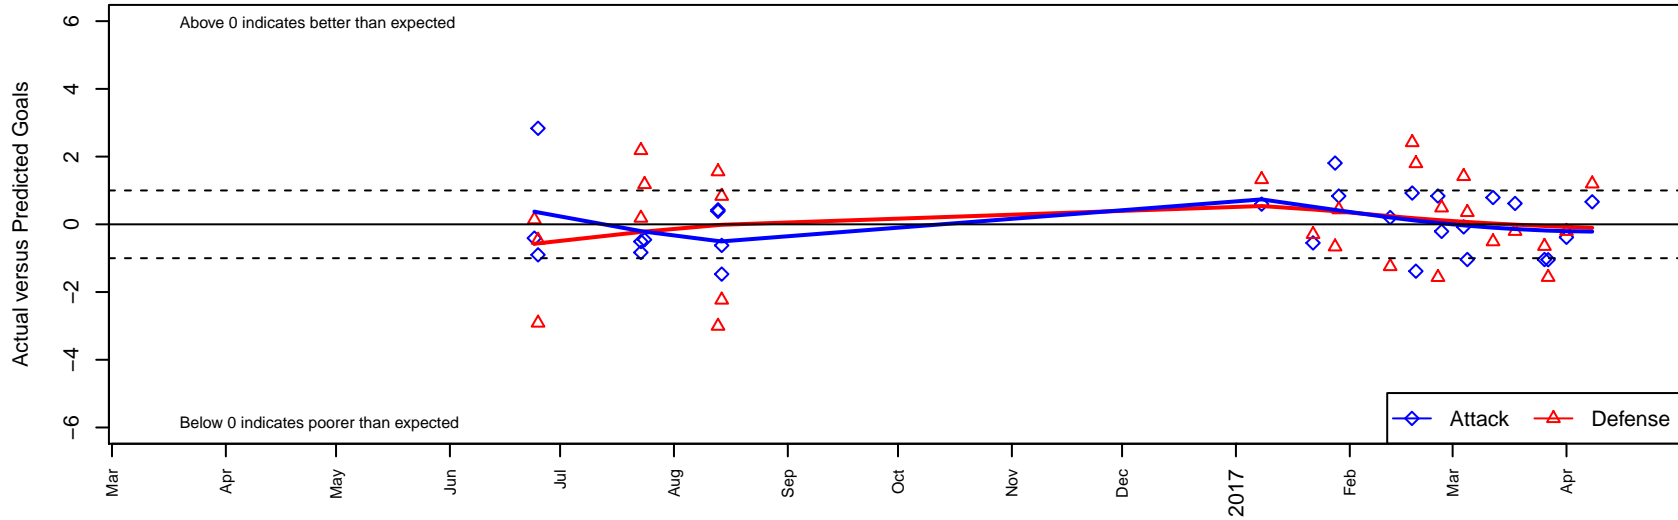

FWFC Blue G01

Federal Way FC
 Federal Way, WA
 G01 total strength=1355
 attack=9.36 defense=5
 spr league = Win RCL G01 Div 4

alt names used:
 FWFC Blue G01
 FWFC G01 Blue

Venues played:
 2016 RVS Classic GU16
 2016 Sounders FC Cup GU16
 2016 Bend Premier Cup Meghan Klingenberg (
 2016 Win RCL G01 Div 4
 2016 WYS Presidents Cup G01 Division 2

FWFC Blue G01
 Dots are actual minus expected GF (blue circles) and GA (red triangles).
 Blue line is smoothed change in attack strength. Red is smoothed change in defense strength.

**attack and defense variance (black dot)
relative to other teams
and top 10 in region**

**attack and defense rating
relative to others at age
and all opponents in last 13 months**

**attack and defense rating
relative to others at age
and all opponents in last 13 months**

Performance relative to 13 month average

Performance relative to 13 month average

Distribution of opponents
 Red = Lose zone, Blue = Win zone, Green = Even
 Black line separates win/lose zones

lot. A=Neither has attack advantage, B=Opponent has both attack and defense advantage, C=Opponent has both attack and defense disadvantage, D=Both have