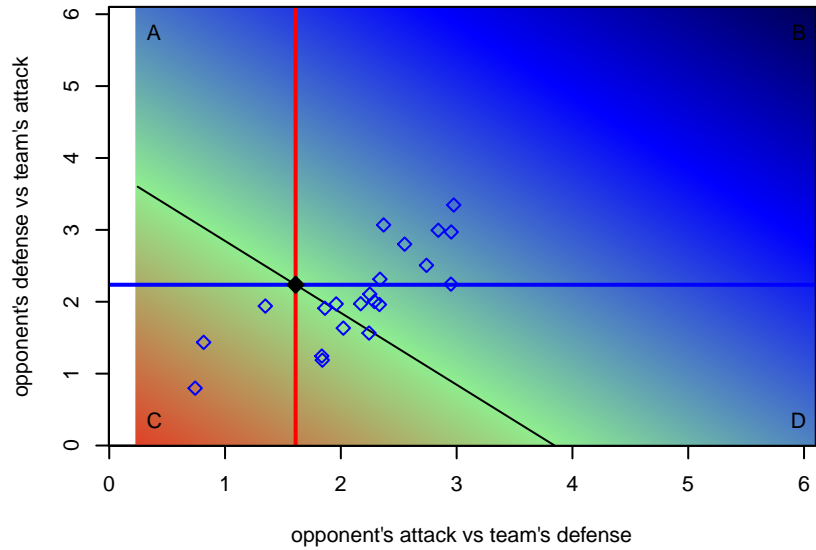

FWFC Blue G01
 Dots are actual minus expected GF (blue circles) and GA (red triangles).
 Blue line is smoothed change in attack strength. Red is smoothed change in defense strength.

**attack and defense variance (black dot)
relative to other teams
and top 10 in region**

**attack and defense rating
relative to others at age
and all opponents in last 13 months**

**attack and defense rating
relative to others at age
and all opponents in last 13 months**

Performance relative to 13 month average

Performance relative to 13 month average

Distribution of opponents
 Red = Lose zone, Blue = Win zone, Green = Even
 Black line separates win/lose zones

lot. A=Neither has attack advantage, B=Opponent has both attack and defense advantage, C=Opponent has both attack and defense disadvantage, D=Both have