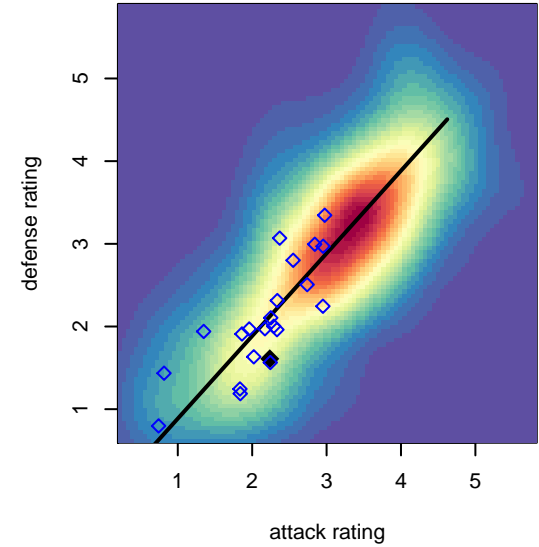

FWFC Blue G01
 Dots are actual minus expected GF (blue circles) and GA (red triangles).
 Blue line is smoothed change in attack strength. Red is smoothed change in defense strength.

**attack and defense variance (black dot)
relative to other teams
and top 10 in region**

**attack and defense rating
relative to others at age
and all opponents in last 13 months**

**attack and defense rating
relative to others at age
and all opponents in last 13 months**

Performance relative to 13 month average

Performance relative to 13 month average

Distribution of opponents
 Red = Lose zone, Blue = Win zone, Green = Even
 Black line separates win/lose zones

lot. A=Neither has attack advantage, B=Opponent has both attack and defense advantage, C=Opponent has both attack and defense disadvantage, D=Both have