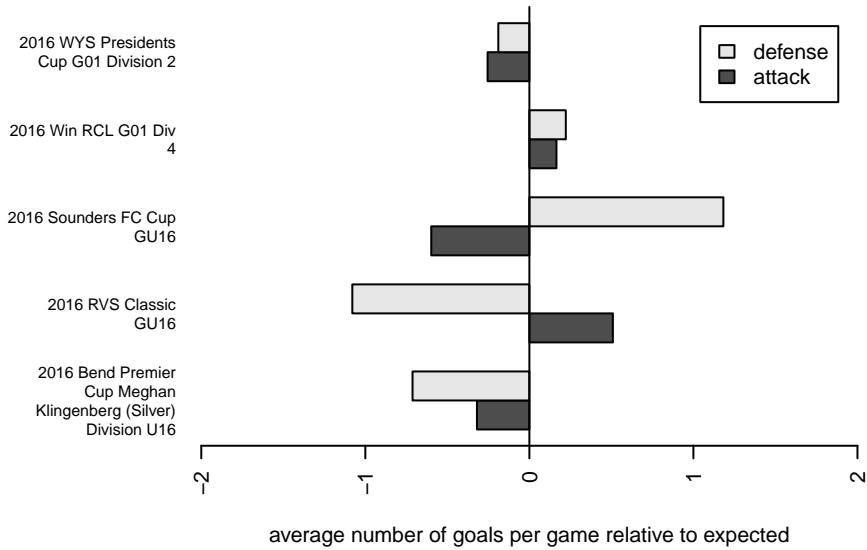

FWFC Blue G01
 Dots are actual minus expected GF (blue circles) and GA (red triangles).
 Blue line is smoothed change in attack strength. Red is smoothed change in defense strength.

**attack and defense variance (black dot)
relative to other teams
and top 10 in region**

**attack and defense rating
relative to others at age
and all opponents in last 13 months**

**attack and defense rating
relative to others at age
and all opponents in last 13 months**

Performance relative to 13 month average

Performance relative to 13 month average

Distribution of opponents
 Red = Lose zone, Blue = Win zone, Green = Even
 Black line separates win/lose zones

lot. A=Neither has attack advantage, B=Opponent has both attack and defense advantage, C=Opponent has both attack and defense disadvantage, D=Both have