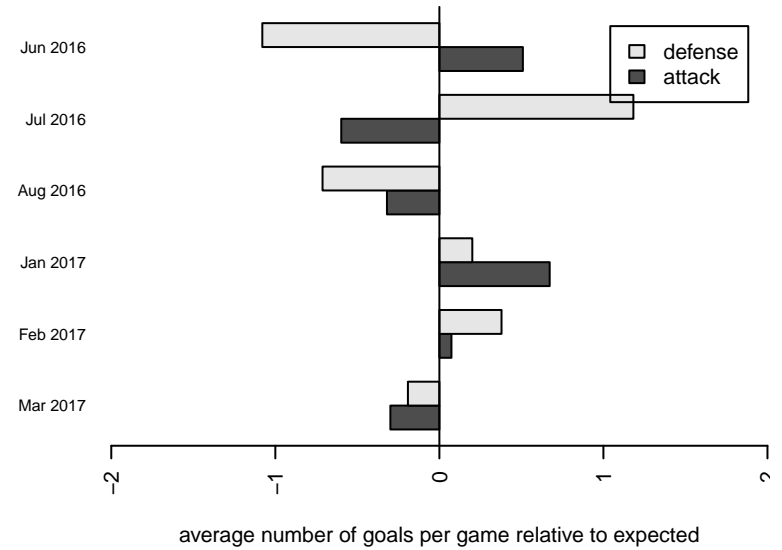

FWFC Blue G01
 Dots are actual minus expected GF (blue circles) and GA (red triangles).
 Blue line is smoothed change in attack strength. Red is smoothed change in defense strength.

**attack and defense variance (black dot)
relative to other teams
and top 10 in region**

**attack and defense rating
relative to others at age
and all opponents in last 13 months**

**attack and defense rating
relative to others at age
and all opponents in last 13 months**

Performance relative to 13 month average

Performance relative to 13 month average

Distribution of opponents
 Red = Lose zone, Blue = Win zone, Green = Even
 Black line separates win/lose zones

lot. A=Neither has attack advantage, B=Opponent has both attack and defense advantage, C=Opponent has both attack and defense disadvantage, D=Both have